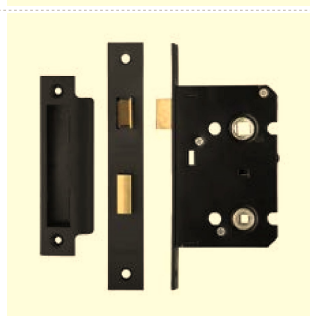

ZSC364 / ZSC376
3 Lever Contract Sash Lock

Product Codes

- ZSC364EB
- ZSC364NP
- ZSC364FB
- ZSC364PCB
- ZSC364NPKA
- ZSC376EB
- ZSC376NP
- ZSC376FB
- ZSC376PCB
- ZSC376NPKA

Finishes Available

Key Features

- BS EN 1634-1
- 57mm c/c

ZDC364 / ZDC376
3 Lever Contract Dead Lock

Product Codes

- ZDC364EB
- ZDC364NP
- ZDC376EB
- ZDC376NP

Finishes Available

Key Features

- Solid Brass Deadbolt

ZBC64 / ZBC76
Contract Bathroom Lock

Product Codes

- ZBC64EB
- ZBC64SS
- ZBC64FB
- ZBC64PCB
- ZBC64REB
- ZBC64RSS
- ZBC76PVD
- ZBC76SS
- ZBC76FB
- ZBC76PCB
- ZBC76REB
- ZBC76RSS

Finishes Available

Key Features

- BS EN 1634-1
- 57mm c/c

Z300

3L Blank Key for UK Locks

Product Codes

- Z300

Z301 - 400

3L Cut Keys for UK Locks

Product Codes

- Z301-400

Z500

5L Blank Key for UK Locks